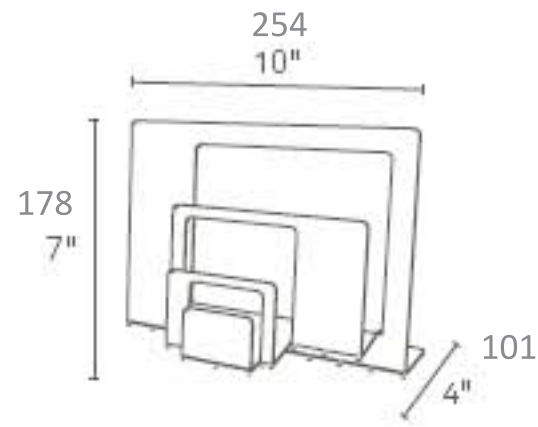

2D:3D LETTER HOLDER

From flat to fabulous in no time. Each piece is available in gun metal, white, and fire engine red. Powder-coated steel that ships flat and is folded into shape by you.

2D:3D LETTER HOLDER